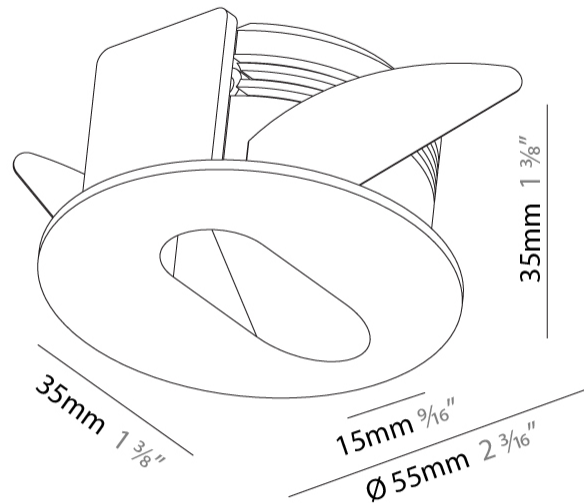

1. To build a product code in our configurator select the specify button on the base model # product page
2. To build a manual product code on this datasheet choose from the options listed below in blue font and add the suffix to the base model #

GENERAL

Series: Delight
Subseries: Delight Lollipop Round Wide
Brand: Prolicht
Division: Architectural
Mounting Type: Recessed
Mounting Location: Wall
Subcategory: Step Light

PHYSICAL

Shape: Round
Diameter (mm): 55
Diameter (in): 2 3/16
Depth (mm): 35
Depth (in): 1 3/8
Min. Recessing Depth (mm): 40
Min. Recessing Depth (in): 1 9/16
Light Distribution: Asymmetric
Weight (kg): 0.11
Weight (lbs): 0.25
Fixture Finish: [SSR / BKV / CWI / CRY / HAB / UFT / ITA / RUA / FTG / MYG / LOD / PUS / FRO / FUP / KIA / POP / BLS / SPG / MEY / GOH / GUM / CHC / COM / ABZ / JAG / OBR / MOS / ROR](#)
Fixture Material: Aluminum

ELECTRICAL

Lamp Type: LED (Zhaga Standard)
Input Wattage (W): 2.2
Total Output Wattage (W): 2
Dimming: 0-10V Dimming / Phase Dimming (120Vac Only)
Driver Included: No
Driver Location: Remote
Driver Type: Constant Current - 120 / 277Vac
Input Voltage (V): 120 - 277
Constant Current (MA): 700

LED

Number of LEDs: 1
Color Temperature (°K): [2700 / 3000 / 4000](#)
Max. Delivered Lumen (lm): 150 / 160 / 170
CRI: >90 CRI
Lamp Life (hrs): 50000

OPTICAL

RATINGS AND CERTIFICATIONS

Certified By: Certified for North American Standards
IP rating: IP20